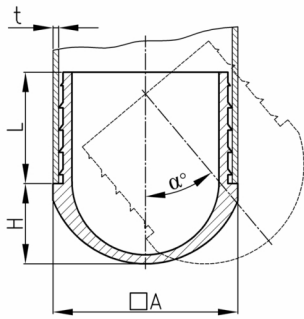

Product Group VGRL/Q

Lamella plugs made of PE with variable set-up angle for square tubes

Standard Colours

- black RAL 9005

Material

- Polyethylene (PE)

Product options on inquiry

- Special colours (colours, minimum quantities, set-up costs, pricing and surcharges)

Order Number	A	H	L	t	α
	mm	mm	mm	mm	°
VGRL 25x25x1-2	25	10	20	1-2	0-40
VGRL 30x30x1-2	30	13	20	1-2	0-40