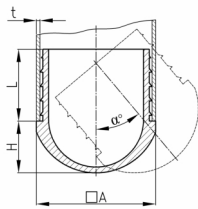

Product Group VGRL/Q

Lamella plugs made of PE with variable set-up angle for square tubes

Standard Colours

- black RAL 9005

Material

- Polyethylene (PE)

Product options on inquiry

- Special colours (colours, minimum quantities, set-up costs, pricing and surcharges)

Order Number	A	H	L	t	α
	mm	mm	mm	mm	°
VGRL 25x25x1-2	25	10	20	1-2	0-40
VGRL 30x30x1-2	30	13	20	1-2	0-40