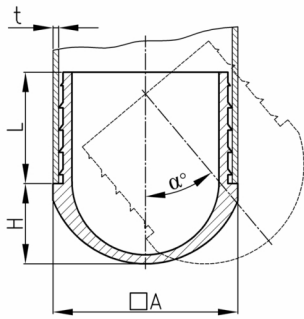

### Product Group VGRL/Q

Lamella plugs made of PE with variable set-up angle for square tubes

#### Product options on inquiry

- Special colours (colours, minimum quantities, set-up costs, pricing and surcharges)

Order Number	A	H	L	t	$\alpha$
	mm	mm	mm	mm	°
VGRL 25x25x1-2	25	10	20	1-2	0-40
VGRL 30x30x1-2	30	13	20	1-2	0-40