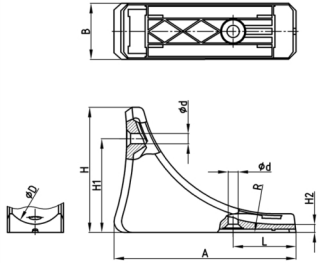

Product Group XW

Shell glides made of PP with replaceable glide insert

Standard Colours

- black

Material

- Polypropylene (PP)

- The glider can only be used with the corresponding glide insert from the XWE product group. Please order separately!

Order Number	A	B	D	d	H	H1	H2	L	R
	mm	mm	mm	mm	mm	mm	mm	mm	mm
XW 22/90	90	32	22	5	70	53,5	5,7	32,5	72