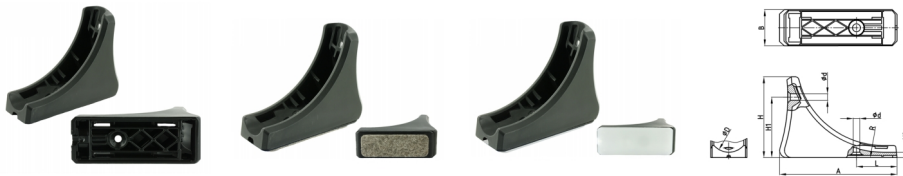

Product Group XW

Shell glides made of PP with replaceable glide insert

Standard Colours

- black

Material

- Polypropylene (PP)

- The glider can only be used with the corresponding glide insert from the XWE product group. Please order separately!

Order Number	A	B	D	d	H	H1	H2	L	R
	mm	mm	mm	mm	mm	mm	mm	mm	mm
XW 22/90	90	32	22	5	70	53,5	5,7	32,5	72