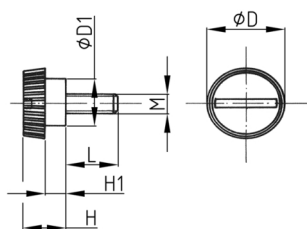

Product Group BH 15

Knurled screws made of PA 6 with threaded bolt (overmoulded)

Standard Colours

- black

Material

- Base body: Polyamide (PA 6)
- Thread: zinc-plated steel

Order Number	D	D1	H	H1	L	M
	mm	mm	mm	mm	mm	
BH 15 M4x8	15	10	8	4	8	M4
BH 15 M4x10	15	10	8	4	10	M4
BH 15 M4x12	15	10	8	4	12	M4
BH 15 M4x16	15	10	8	4	16	M4
BH 15 M4x18	15	10	8	4	18	M4
BH 15 M4x20	15	10	8	4	20	M4
BH 15 M4x25	15	10	8	4	25	M4
BH 15 M4x30	15	10	8	4	30	M4