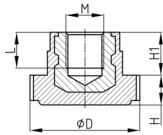

Product Group RDGMRS

Knurled nuts made of PA with overmoulded threaded bush

Standard Colours

- black

Material

- Polyamide (PA)
- Thread: Brass

Order Number	D	H	H1	L	M
	mm	mm	mm	mm	mm
RDGMRS 30 M6	30	9,5	5	9	M6
RDGMRS 30 M8	30	9,5	8,5	12	M8