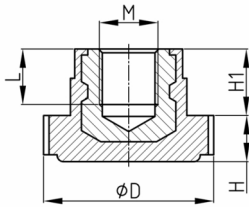

Product Group RDGMRS

Knurled nuts made of PA with overmoulded threaded bush

Standard Colours

- black

Material

- Polyamide (PA)
- Thread: Brass

Order Number	D	H	H1	L	M
	mm	mm	mm	mm	mm
RDGMRS 30 M6	30	9,5	5	9	M6
RDGMRS 30 M8	30	9,5	8,5	12	M8