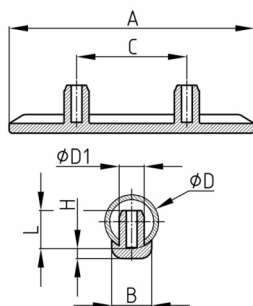

Product Group GK

Skid glides made of polyamide with fixing pins for round tubes

Standard Colours

- black
- uncoloured

Material

- Polyamide (PA)

Order Number	A	B	C	D	D1	H	L
	mm	mm	mm	mm	mm	mm	mm
GK 100x15 / 18-22	100	14	64	18-22	9	5	11
GK 100x17 / 22-25	100	17	64	22-25	9	5	11