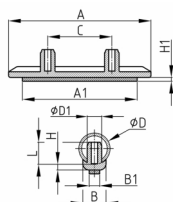

Product Group GKF

Skid glides made of polyamide with fixing pins and felt sliding surface

Standard Colours

- black
- uncoloured

Material

- Base body: Polyamide (PA)
- Slide base: felt

Order Number	A	A1	B	B1	C	D	D1	H	H1	L
	mm	mm	mm	mm	mm	mm	mm	mm	mm	mm
GKF 100x15 / 18-22	99	80,5	14	9,5	64	18-22	9	5	2	11
GKF 100x17 / 22-25	99	80,5	17	9,5	64	22-25	9	5	2	11