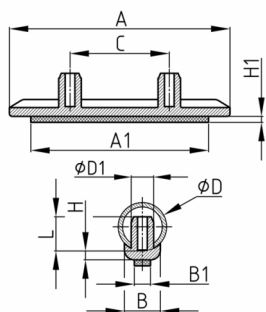

Product Group GKF

Skid glides made of polyamide with fixing pins and felt sliding surface

Standard Colours

- black
- uncoloured

Material

- Base body: Polyamide (PA)
- Slide base: felt

Order Number	A	A1	B	B1	C	D	D1	H	H1	L
	mm	mm	mm	mm	mm	mm	mm	mm	mm	mm
GKF 100x15 / 18-22	99	80,5	14	9,5	64	18-22	9	5	2	11
GKF 100x17 / 22-25	99	80,5	17	9,5	64	22-25	9	5	2	11