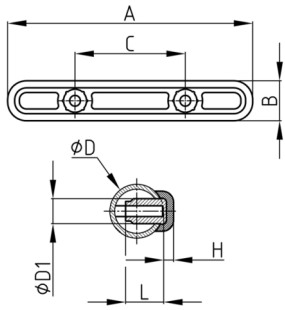

Product Group SSE2

Stash protection elements made of PE with EPDM-surface for round tubes

Standard Colours

- black

Material

- Base body: Polyethylene (PE)
- Slide base: EPDM

Order Number	A	B	C	D	D1	H	L
	mm	mm	mm	mm	mm	mm	mm
SSE2 20-25 / 60x14	60	14	36	20-25	9	6	11