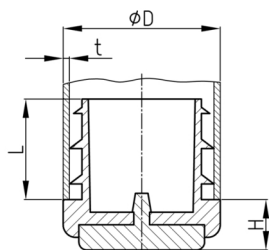

Product Group GLEPOM

Furniture glides made of PE with POM/PTFE gliding surface

Standard Colours

- black

Material

- Base body: Polyethylene (PE)
- Slide base: Polyoxymethylene (POM)

| Order Number | D | H | L | t |
|-----------------|----|----|------|-------|
| | mm | mm | mm | mm |
| GLEPOM 16x1,5-2 | 16 | 8 | 10 | 1,5-2 |
| GLEPOM 18x1,5-2 | 18 | 8 | 12 | 1,5-2 |
| GLEPOM 19x1,5-2 | 19 | 8 | 11 | 1,5-2 |
| GLEPOM 20x1,5-2 | 20 | 8 | 12 | 1,5-2 |
| GLEPOM 22x1,5-2 | 22 | 8 | 11,8 | 1,5-2 |
| GLEPOM 25x1,5-2 | 25 | 8 | 11,8 | 1,5-2 |