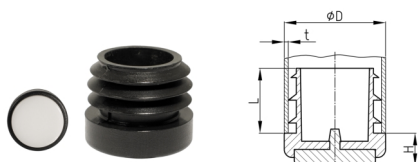

Product Group GLEPOM

Furniture glides made of PE with POM/PTFE gliding surface

Standard Colours

- black

Material

- Base body: Polyethylene (PE)
- Slide base: Polyoxymethylene (POM)

| Order Number | D | H | L | t |
|-----------------|----|----|------|-------|
| | mm | mm | mm | mm |
| GLEPOM 16x1,5-2 | 16 | 8 | 10 | 1,5-2 |
| GLEPOM 18x1,5-2 | 18 | 8 | 12 | 1,5-2 |
| GLEPOM 19x1,5-2 | 19 | 8 | 11 | 1,5-2 |
| GLEPOM 20x1,5-2 | 20 | 8 | 12 | 1,5-2 |
| GLEPOM 22x1,5-2 | 22 | 8 | 11,8 | 1,5-2 |
| GLEPOM 25x1,5-2 | 25 | 8 | 11,8 | 1,5-2 |