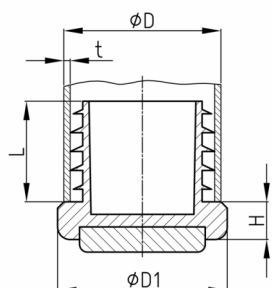

Product Group GLF

Furniture glides made of PA 6 with floor friendly and silencing felt slide base

Standard Colours

- black RAL 9005

Material

- Base body: Polyamide (PA 6)
- Slide base: wool felt

Product options on inquiry

- Special colours (colours, minimum quantities, set-up costs, pricing and surcharges)

Order Number	D	D1	H	L ca.	t
	mm	mm	mm	mm	mm
GLF 19x1,5-2	19	20	6	16	1,5-2
GLF 20x1,5-2,5	20	20	6	16	1,5-2,5
GLF 22x1,5-2,5	22	25	6	16	1,5-2,5
GLF 25x1,5-2,5	25	25	6	16	1,5-2,5
GLF 28x1,5-2,5	28	30	6	16	1,5-2,5
GLF 30x1,5-2,5	30	32	6	16	1,5-2,5
GLF 32x1,5-2,5	32	32	6	16	1,5-2,5