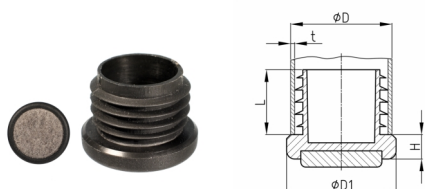

Product Group GLF

Furniture glides made of PA 6 with floor friendly and silencing felt slide base

Standard Colours

- black RAL 9005

Material

- Base body: Polyamide (PA 6)
- Slide base: wool felt

Product options on inquiry

- Special colours (colours, minimum quantities, set-up costs, pricing and surcharges)

Order Number	D	D1	H	L ca.	t
	mm	mm	mm	mm	mm
GLF 19x1,5-2	19	20	6	16	1,5-2
GLF 20x1,5-2,5	20	20	6	16	1,5-2,5
GLF 22x1,5-2,5	22	25	6	16	1,5-2,5
GLF 25x1,5-2,5	25	25	6	16	1,5-2,5
GLF 28x1,5-2,5	28	30	6	16	1,5-2,5
GLF 30x1,5-2,5	30	32	6	16	1,5-2,5
GLF 32x1,5-2,5	32	32	6	16	1,5-2,5