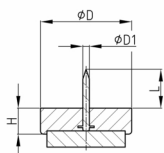

Product Group GRFH

Robust floor protector made of impact-resistant polystyrene with nail and overmoulded, highly rigid wool felt

Standard Colours

- brown
- white

Material

- Base body: Polystyrene (PS), impact resistant
- Slide base: highly stiff wool felt