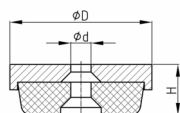

- black
- brown
- white

Material

- Base body: Polystyrene (PS), impact resistant
- Bumper: plasticised PVC (PVC-P)

- Glides is supplied without screw

| Order Number | D | H | d |
|--------------|----|----|-----|
| | mm | mm | mm |
| RMS 24 oS | 24 | 10 | 3,5 |
| RMS 28 oS | 28 | 10 | 3,5 |