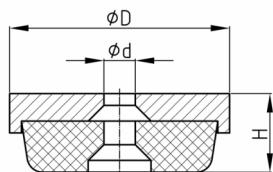

Walter Bethke GmbH & Co. KG

Technische Kunststoff - und Hybridprodukte

Product Group RMS o.S.

Round furniture feet made of impact-resistant polystyrene with anti-slip PVC-P coating and fastening hole

Standard Colours

- black
- brown
- white

Material

- Base body: Polystyrene (PS), impact resistant
- Bumper: plasticised PVC (PVC-P)

- Glides is supplied without screw

| Order Number | D | H | d |
|--------------|----|----|-----|
| | mm | mm | mm |
| RMS 24 oS | 24 | 10 | 3,5 |
| RMS 28 oS | 28 | 10 | 3,5 |