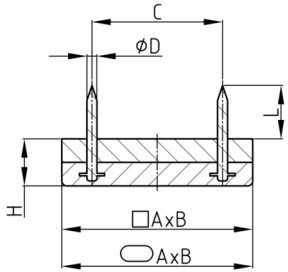

Product Group GOG

Furniture glides made of HD-polyethylene with two nails and black rubber bumper

Standard Colours

- brown
- white

Material

- Base body: Polyethylene (PE-HD)
- Bumper: LD-Polyethylene (LD-PE)