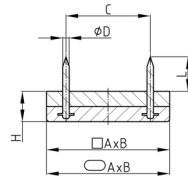

#### Material

- Base body: Polyethylene (PE-HD)
- Bumper: LD-Polyethylene (LD-PE)

- O = oval
- R = rectangular

Order Number	A	B	C	D	H ca.	L ca.	Type
	mm	mm	mm	mm	mm	mm	
GOG 30x18	30	18	17	2	10	12	R
GOG 45x20	45	20	23	2	10	12	O