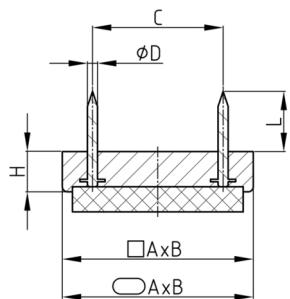

Product Group GOF

Furniture glides made of impact-resistant polystyrene with two nails and felt gliding surface

Standard Colours

- grey

Material

- Base body: Polystyrene (PS), impact resistant
- Slide base: felt

- O = oval
- R = rectangular
- E = elliptical

Order Number	A	B	C	D	H ca.	L ca.	Type
	mm	mm	mm	mm	mm	mm	
GOF 30x18	30	18	17,5	2	7	13	R
GOF 38x18	38	18	25	2	7	13	O
GOF 40x25	40	25	24,5	2	7	13	E