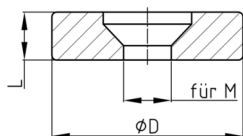

Product Group PR/PP

Slide washers made of polypropylene with boring for fastening with countersunk screws (90°)

Standard Colours

- black RAL 9005
- signal white RAL 9003
- uncoloured

Material

- Polypropylene (PP)

- For use on upholstered furnitures, wooden chairs, etc.

Product options on inquiry

- Special colours (colours, minimum quantities, set-up costs, pricing and surcharges)

Order Number	for WAF	D	L
		mm	mm
PR 40x10 / M10 PP	M10	40	10
PR 40x10 / M8 PP	M8	40	10
PR 40x10 / M6 PP	M6	40	10
PR 30x10 / M5/M6 PP	M5/M6	30	10
PR 25x10 / M5/M6 PP	M5/M6	25	10
PR 20x10 / M5 PP	M5	20	10