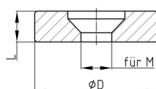

- For use on upholstered furnitures, wooden chairs, etc.

Product options on inquiry

- Special colours (colours, minimum quantities, set-up costs, pricing and surcharges)

Order Number	for WAF	D	L
		mm	mm
PR 40x10 / M10 PP	M10	40	10
PR 40x10 / M8 PP	M8	40	10
PR 40x10 / M6 PP	M6	40	10
PR 30x10 / M5/M6 PP	M5/M6	30	10
PR 25x10 / M5/M6 PP	M5/M6	25	10
PR 20x10 / M5 PP	M5	20	10