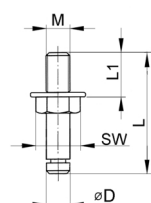

Product Group R 23-3

Threaded bolt for group R21 and R22

Material

- Zinc plated steel

| Order Number | D | L | L1 | M | WAF | Fit for group |
|--------------|----|----|----|-----|-----|---------------|
| | mm | mm | mm | | mm | |
| R2315 | 8 | 41 | 13 | M8 | 11 | R2113 |
| R2316 | 8 | 47 | 14 | M8 | 11 | R2115, R2215 |
| R23171 | 8 | 57 | 14 | M10 | 13 | R2115, R2215 |