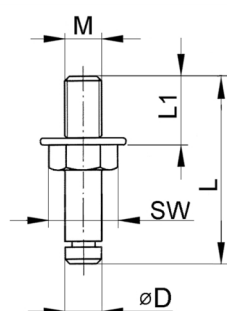

Product Group R 23-3

Threaded bolt for group R21 and R22

Material

- Zinc plated steel

| Order Number | D | L | L1 | M | WAF | Fit for group |
|--------------|----|----|----|-----|-----|---------------|
| | mm | mm | mm | | mm | |
| R2315 | 8 | 41 | 13 | M8 | 11 | R2113 |
| R2316 | 8 | 47 | 14 | M8 | 11 | R2115, R2215 |
| R23171 | 8 | 57 | 14 | M10 | 13 | R2115, R2215 |