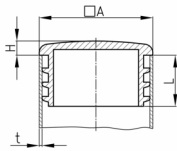

### Product Group B 44

Sight plugs with lamellas made of polyethylene for square tubes

#### Material

- Polyethylene (PE)

Order Number	A	H	L	t
	mm	mm	mm	mm
B44 12,7x12,7	12,7	4	14	1,5(2)
B44 15x15	15	5	14	1,5(2)
B44 18x18	18	5	15	1,5(2)
B44 20x20	20	5	12	1,5(2)
B44 25x25	25	5	17	1,5-2
B44 30x30	30	5	18	1,5-2
B44 35x35	35	5	19	1,5-2
B44 40x40	40	5	19	1,5-2