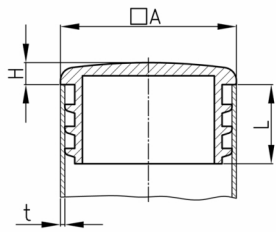

### Product Group B 44

Sight plugs with lamellas made of polyethylene for square tubes

#### Material

- Polyethylene (PE)

Order Number	A	H	L	t
	mm	mm	mm	mm
B44 12,7x12,7	12,7	4	14	1,5(2)
B44 15x15	15	5	14	1,5(2)
B44 18x18	18	5	15	1,5(2)
B44 20x20	20	5	12	1,5(2)
B44 25x25	25	5	17	1,5-2
B44 30x30	30	5	18	1,5-2
B44 35x35	35	5	19	1,5-2
B44 40x40	40	5	19	1,5-2