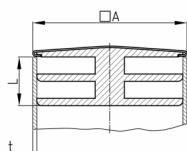

#### Product information

- Chrome-/nickel-coloured metal cover:
- The metal cover features normally has some play to the plug.
- The metal cover is conditionally scratch-resistant and is not considered to be high-gloss nickel-plated.
- The metal cover has limited corrosion resistance (outdoor application + humidity).
- As a rule, odd outside pipe diameters rounded to 1/10 mm (as part of the article or order number) indicate that these sizes originate from or are common in the Imperial system.
- \*)= The plug can also be used from a wall thickness of 1 mm. We recommend checking this before installation.

Order Number	A	L	t
	mm	mm	mm
CQM 16	16	9	1,5(2)
CQM 18	18	9	1,5-2
CQM 20	20	10	1,5-2
CQM 25	25	10	1,5-2
CQM 30 *	30	10	1,5-2
CQM 35 *	35	12	1,5-2
CQM 40 *	40	12	1,5-2