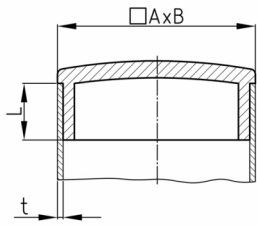

### Product Group CRGM

Matt chrome plated sight plugs made of ABS for rectangular tubes