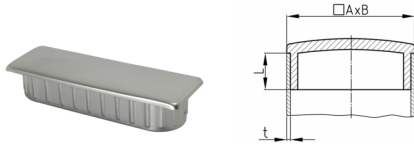

Product information

- The chrome coating is conditionally scratch-resistant.
- The chrome coating is conditionally corrosion resistant (outdoor use + humidity).
- The plugs are designed for tolerances of +/- 0.1 mm, related to the nominal width of the pipe (pipe seat).

Order Number	A	B	L	t
	mm	mm	mm	mm
CGRM 15x 8x1	15	8	8	1
CGRM 15x10x1	15	10	9	1
CGRM 15x10x1,2	15	10	9	1,2
CRGM 20x10x1	20	10	9	1
CRGM 20x10x1,2	20	10	9	1,2
CRGM 20x15x1,2	20	15	8	1,2
CRGM 20x15x1,5	20	15	8	1,5
CRGM 25x10x1,5	25	10	9	1,5
CRGM 25x15x1,5	25	15	9	1,5
CRGM 30x10x1,5	30	10	9	1,5
CRGM 30x15x1,2	30	15	9	1,2
CRGM 30x15x1,5	30	15	9	1,5
CRGM 30x20x1,2	30	20	9	1,2
CRGM 30x20x1,5	30	20	9	1,5
CRGM 35x15x1,5	35	15	9	1,5
CRGM 35x20x1,5	35	20	9	1,5
CRGM 40x10x1,2	40	10	8	1,2
CRGM 40x10x1,5	40	10	8	1,5
CRGM 40x15x1	40	15	9	1
CRGM 40x15x1,2	40	15	9	1,2
CRGM 40x15x1,5	40	15	9	1,5
CRGM 40x20x1,2	40	20	9	1,2
CRGM 40x20x1,5	40	20	9	1,5