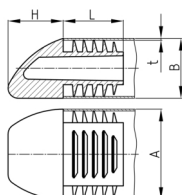

Product Group VLA

Sight plugs with lamellas made of PE for rectangular tubes

Standard Colours

- black

Material

- Polyethylene (PE)

Order Number	A	B	H	L	t
	mm	mm	mm	mm	mm
VLA 30x20x1,5-2	30	20	25	25	1,5-2
VLA 40x25x1,5-2	40	25	25	25	1,5-2
VLA 50x25x1,5-2	50	25	25	25	1,5-2
VLA 50x30x1,5-2	50	30	25	25	1,5-2
VLA 60x20x1,5-2	60	20	25	25	1,5-2
VLA 60x30x1,5-2	60	30	25	25	1,5-2
VLA 60x40x1,5-2	60	40	25	25	1,5-2