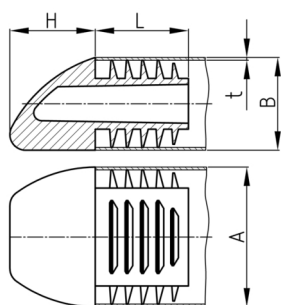

Product Group VLA

Sight plugs with lamellas made of PE for rectangular tubes

Standard Colours

- black

Material

- Polyethylene (PE)

Order Number	A	B	H	L	t
	mm	mm	mm	mm	mm
VLA 30x20x1,5-2	30	20	25	25	1,5-2
VLA 40x25x1,5-2	40	25	25	25	1,5-2
VLA 50x25x1,5-2	50	25	25	25	1,5-2
VLA 50x30x1,5-2	50	30	25	25	1,5-2
VLA 60x20x1,5-2	60	20	25	25	1,5-2
VLA 60x30x1,5-2	60	30	25	25	1,5-2
VLA 60x40x1,5-2	60	40	25	25	1,5-2