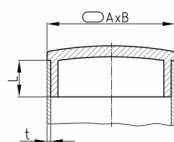

#### Product information

- The chrome coating is conditionally scratch-resistant.
- The chrome coating is conditionally corrosion resistant (outdoor use + humidity).
- The plugs are designed for tolerances of +/- 0.1 mm, related to the nominal width of the pipe (pipe seat).