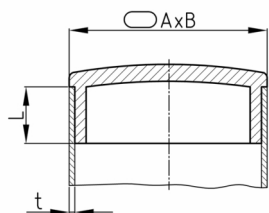

Product Group COCM

Matt chrome plated sight plugs made of ABS for oval tubes

Standard Colours

- matt chrome coloured

Material

- ABS