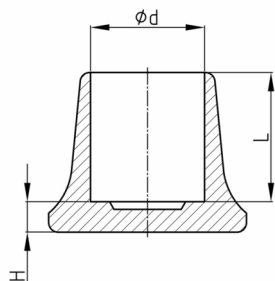

### Product Group EC

Caps made of soft PVC for round tubes with enlarged base

#### Material

- Plasticised PVC (PVC-P)

Order Number	d	H	L
	mm	mm	mm
EC 6	6	4	16
EC 8	8	5	18
EC 10	10	4	21
EC 12	12	4	23
EC 14	14	6	22
EC 16	16	7	22
EC 18	18	7	24
EC 20	20	7	26
EC 22	22	8	27
EC 24	24	7	28
EC 26	26	5	32
EC 28	28	7	34
EC 30	30	8	36