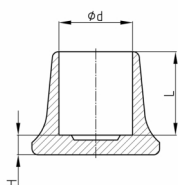

### Product Group EC

Caps made of soft PVC for round tubes with enlarged base

#### Material

- Plasticised PVC (PVC-P)

Order Number	d	H	L
	mm	mm	mm
EC 6	6	4	16
EC 8	8	5	18
EC 10	10	4	21
EC 12	12	4	23
EC 14	14	6	22
EC 16	16	7	22
EC 18	18	7	24
EC 20	20	7	26
EC 22	22	8	27
EC 24	24	7	28
EC 26	26	5	32
EC 28	28	7	34
EC 30	30	8	36