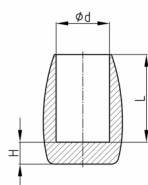

## Product Group EB

Long caps made of soft PVC with at least 5 mm base

### Material

- Plasticised PVC (PVC-P)

Order Number	d	H	L
	mm	mm	mm
EB 6	6	5	14
EB 8	8	5	16
EB 10	10	5	18
EB 12	12	6	20
EB 14	14	7	21
EB 16	16	7	23
EB 18	18	7	24