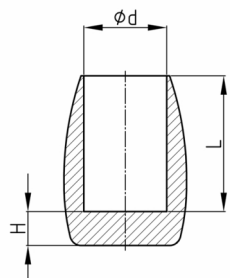

## Product Group EB

Long caps made of soft PVC with at least 5 mm base

### Material

- Plasticised PVC (PVC-P)

Order Number	d	H	L
	mm	mm	mm
EB 6	6	5	14
EB 8	8	5	16
EB 10	10	5	18
EB 12	12	6	20
EB 14	14	7	21
EB 16	16	7	23
EB 18	18	7	24