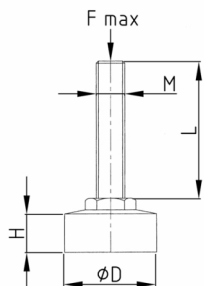

### Product Group GFS

Rubber feet with stainless steel thread

#### Material

- Thread: AISI 304 (A2)
- Rubber: NBR 72 Shore

#### Product information

- The rubber base has a robust and hygienic construction and is ideal for smaller devices that have to be moved frequently.
- The stainless steel threaded bolt is molded into a white rubber that meets the USDA standard for rubber products.
- The load capacity of the screw (buckling length!) may be less than indicated in the table.