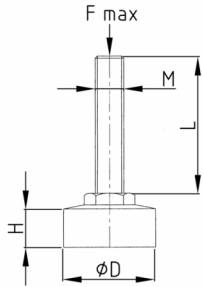

Product Group GFS

Rubber feet with stainless steel thread

Standard Colours

- white

Material

- Thread: AISI 304 (A2)
- Rubber: NBR 72 Shore

Product information

- The rubber base has a robust and hygienic construction and is ideal for smaller devices that have to be moved frequently.
- The stainless steel threaded bolt is molded into a white rubber that meets the USDA standard for rubber products.
- The load capacity of the screw (buckling length!) may be less than indicated in the table.

Order Number	D	F max.	H	L	M
	mm	kg	mm	mm	
GFS 40 / M12x100	40	125	16	100	M12
GFS 50 / M16x100	50	200	20	100	M16
GFS 65 / M20x100	65	375	25	100	M20
GFS 80 / M20x100	80	600	32	100	M20