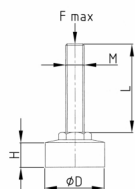

#### Material

- Thread: AISI 304 (A2)
- Rubber: NBR 72 Shore

#### Product information

- The rubber base has a robust and hygienic construction and is ideal for smaller devices that have to be moved frequently.
- The stainless steel threaded bolt is molded into a white rubber that meets the USDA standard for rubber products.
- The load capacity of the screw (buckling length!) may be less than indicated in the table.