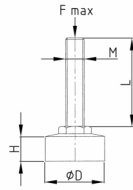

Product Group GFS

Rubber feet with stainless steel thread

Standard Colours

- white

Material

- Thread: AISI 304 (A2)
- Rubber: NBR 72 Shore

Product information

- The rubber base has a robust and hygienic construction and is ideal for smaller devices that have to be moved frequently.
- The stainless steel threaded bolt is molded into a white rubber that meets the USDA standard for rubber products.
- The load capacity of the screw (buckling length!) may be less than indicated in the table.

Order Number	D	F max.	H	L	M
	mm	kg	mm	mm	
GFS 40 / M12x100	40	125	16	100	M12
GFS 50 / M16x100	50	200	20	100	M16
GFS 65 / M20x100	65	375	25	100	M20
GFS 80 / M20x100	80	600	32	100	M20