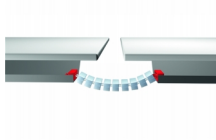

Product Group KBKCUBZ1

Chain element made of PP with fixing hole for fixing cable chain KBKCUB

Standard Colours

- black
- white
- uncoloured-translucent
- silver

Material

- Polypropylene (PP)

Order Number	A	B	c	d	L	L1	L2
	mm	mm	mm	mm	mm	mm	mm
KBKCUBZ1 / Fix- Element	55	25	30	4	20	30	10