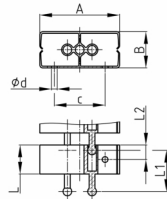

Product Group KBKCUBZ1

Chain element made of PP with fixing hole for fixing cable chain KBKCUB

Standard Colours

- black
- white
- uncoloured-translucent
- silver

Material

- Polypropylene (PP)

Order Number	A	B	c	d	L	L1	L2
	mm	mm	mm	mm	mm	mm	mm
KBKCUBZ1 / Fix- Element	55	25	30	4	20	30	10