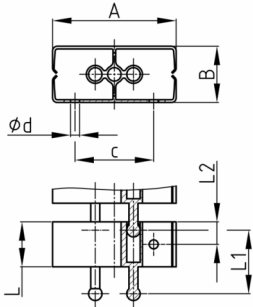

Product Group KBKCUBZ1

Chain element made of PP with fixing hole for fixing cable chain KBKCUB

Standard Colours

- black
- white
- uncoloured-translucent
- silver

Material

- Polypropylene (PP)

Order Number	A	B	c	d	L	L1	L2
	mm	mm	mm	mm	mm	mm	mm
KBKCUBZ1 / Fix- Element	55	25	30	4	20	30	10