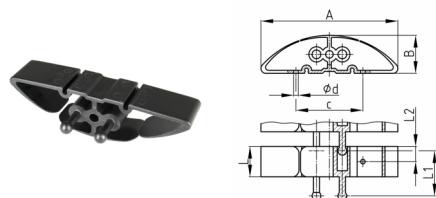

Product Group KBKPROZ1

Chain element made of PP with fixing hole for fixing cable chain KBKPRO

Standard Colours

- black
- white
- uncoloured-translucent
- silver

Material

- Polypropylene (PP)

Order Number	A	B	c	d	L	L1	L2
	mm	mm	mm	mm	mm	mm	mm
KBKPROZ1 / Fix- Element	90	24	44	3	20	29,5	10