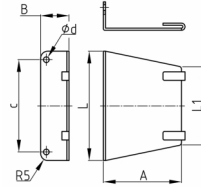

Product Group KBKZ8

Fastening angle made of steel for connecting cable chains KBKCL, KBKFLII, KBKCUB, KBKCMX and KBKPRO to office desks

Standard Colours

- black
- silver

Material

- Coated steel

Product information

- KBKZ8L is suitable for connection to Evoline Port

Order Number	A	B	c	d	L	L1
	mm	mm	mm	mm	mm	mm
KBKZ8L Fix-Element 90-L	56	20	64	4	77	56
KBKZ8S Fix-Element 90-S	20	20	30	4	48	