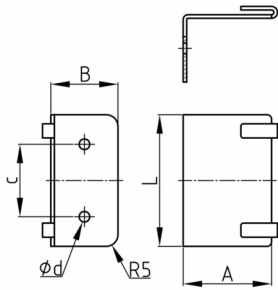

Product Group KBKZ8

Fastening angle made of steel for connecting cable chains KBKCL, KBKFLII, KBKCUB, KBKCMX and KBKPRO to office desks

Standard Colours

- black
- silver

Material

- Coated steel

Product information

- KBKZ8L is suitable for connection to Evoline Port

Order Number	A	B	c	d	L	L1
	mm	mm	mm	mm	mm	mm
KBKZ8L Fix-Element 90-L	56	20	64	4	77	56
KBKZ8S Fix-Element 90-S	20	20	30	4	48	