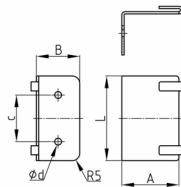

Product Group KBKZ8

Fastening angle made of steel for connecting cable chains KBKCL, KBKFLII, KBKCUB, KBKCMX and KBKPRO to office desks

Standard Colours

- black
- silver

Material

- Coated steel

Product information

- KBKZ8L is suitable for connection to Evoline Port

Order Number	A	B	c	d	L	L1
	mm	mm	mm	mm	mm	mm
KBKZ8L Fix-Element 90-L	56	20	64	4	77	56
KBKZ8S Fix-Element 90-S	20	20	30	4	48	