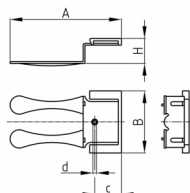

Product Group KBKZ10

Elements made of PP for connecting cable chains to commercial floor integrated cable channel outlets

Standard Colours

- black
- silver

Material

- Polypropylene (PP)

- * = Clip L for connection to cable chains KBKCUB, KBKCMX and KBKPRO
- ** = Clip S for connection to cable chains KBKCL and KBKFLII

Order Number	A	B	c	d	H
	mm	mm	mm	mm	mm
KBKZ10 Clip-L Floor *	91,5	51	22	3	20,5
KBKZ10 Clip-S Floor **	86	47	16	3	21