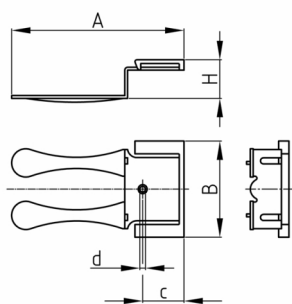

Product Group KBKZ10

Elements made of PP for connecting cable chains to commercial floor integrated cable channel outlets

Standard Colours

- black
- silver

Material

- Polypropylene (PP)

- * = Clip L for connection to cable chains KBKCUB, KBKCMX and KBKPRO
- ** = Clip S for connection to cable chains KBKCL and KBKFLII

Order Number	A	B	c	d	H
	mm	mm	mm	mm	mm
KBKZ10 Clip-L Floor *	91,5	51	22	3	20,5
KBKZ10 Clip-S Floor **	86	47	16	3	21