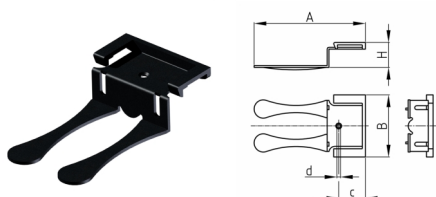

Product Group KBKZ10

Elements made of PP for connecting cable chains to commercial floor integrated cable channel outlets

Standard Colours

- black
- silver

Material

- Polypropylene (PP)

- * = Clip L for connection to cable chains KBKCUB, KBKCMX and KBKPRO
- ** = Clip S for connection to cable chains KBKCL and KBKFLII

Order Number	A	B	c	d	H
	mm	mm	mm	mm	mm
KBKZ10 Clip-L Floor *	91,5	51	22	3	20,5
KBKZ10 Clip-S Floor **	86	47	16	3	21