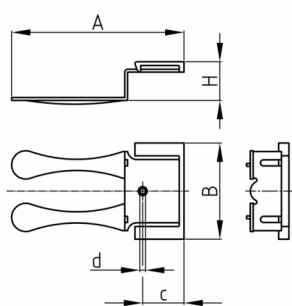

Product Group KBKZ10

Elements made of PP for connecting cable chains to commercial floor integrated cable channel outlets

Standard Colours

- black
- silver

Material

- Polypropylene (PP)

- * = Clip L for connection to cable chains KBKCUB, KBKCMX and KBKPRO
- ** = Clip S for connection to cable chains KBKCL and KBKFLII

Order Number	A	B	c	d	H
	mm	mm	mm	mm	mm
KBKZ10 Clip-L Floor *	91,5	51	22	3	20,5
KBKZ10 Clip-S Floor **	86	47	16	3	21