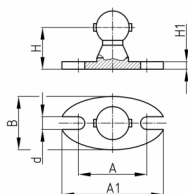

Product Group KBKZ4

Desk fixing made of PP for cable chains KBKPM and KBKQUA

Standard Colours

- black
- white
- uncoloured-translucent
- silver

Material

- Polypropylene (PP)

Order Number	A	A1	B	d	H	H1
	mm	mm	mm	mm	mm	mm
KBKZ4 Fix-Element (QUA+PM)	27	40	21	5	16,5	3