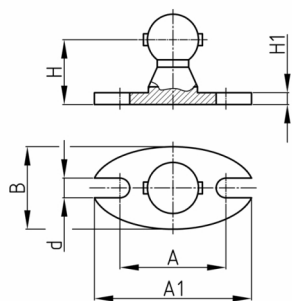

Product Group KBKZ4

Desk fixing made of PP for cable chains KBKPM and KBKQUA

Standard Colours

- black
- white
- uncoloured-translucent
- silver

Material

- Polypropylene (PP)

Order Number	A	A1	B	d	H	H1
	mm	mm	mm	mm	mm	mm
KBKZ4 Fix-Element (QUA+PM)	27	40	21	5	16,5	3