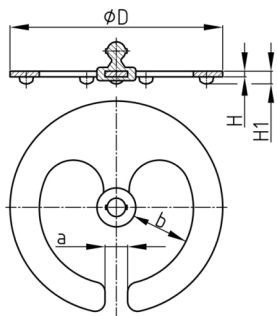

Product Group KBKZ5

Base plate for cable chain KBKPM

Standard Colours

- black / clip black
- white / clip white
- silver / clip silver
- silver / clip uncoloured-translucent

Material

- Fixing clip: Polypropylene (PP)
- Base: powder coated steel

Product information

- For cable chain "KBKPM"
- The robust and massive base plate (310 g) positions cable chain reliable in the area.
- Ideal for missing floor outlets or for retrofitting in old buildings without raised floors, floor outlets or supply columns.
- Tool-free coupling to the cable chain
- The base plate is supplied fully assembled. One fastening clip for cable chains is included in the scope of delivery.
- 5 glued-on rubber feet at downside