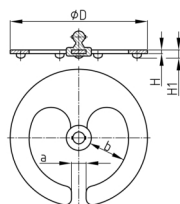

### Product Group KBKZ5

Base plate for cable chain KBKPM

#### Product information

- For cable chain "KBKPM"
- The robust and massive base plate (310 g) positions cable chain reliable in the area.
- Ideal for missing floor outlets or for retrofitting in old buildings without raised floors, floor outlets or supply columns.
- Tool-free coupling to the cable chain
- The base plate is supplied fully assembled. One fastening clip for cable chains is included in the scope of delivery.
- 5 glued-on rubber feet at downside