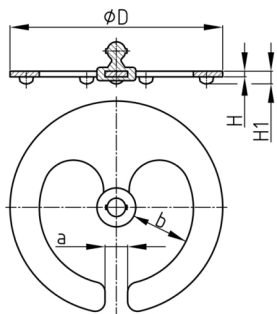

### Product Group KBKZ5

Base plate for cable chain KBKPM

#### Product information

- For cable chain "KBKPM"
- The robust and massive base plate (310 g) positions cable chain reliable in the area.
- Ideal for missing floor outlets or for retrofitting in old buildings without raised floors, floor outlets or supply columns.
- Tool-free coupling to the cable chain
- The base plate is supplied fully assembled. One fastening clip for cable chains is included in the scope of delivery.
- 5 glued-on rubber feet at downside