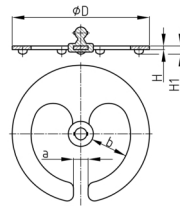

Product Group KBKZ5

Base plate for cable chain KBKPM

Standard Colours

- black / clip black
- white / clip white
- silver / clip silver
- silver / clip uncoloured-translucent

Material

- Fixing clip: Polypropylene (PP)
- Base: powder coated steel

Product information

- For cable chain "KBKPM"
- The robust and massive base plate (310 g) positions cable chain reliable in the area.
- Ideal for missing floor outlets or for retrofitting in old buildings without raised floors, floor outlets or supply columns.
- Tool-free coupling to the cable chain
- The base plate is supplied fully assembled. One fastening clip for cable chains is included in the scope of delivery.
- 5 glued-on rubber feet at downside