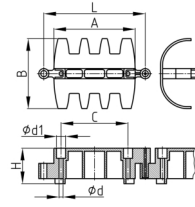

### Product Group KBFH

Cable chain made of PP for horizontal cable guiding for desks

#### Material

- Polypropylene (PP)

- KBFHE = single element

Order Number	A	B	C	d	d1	H	L
	mm	mm	mm	mm	mm	mm	mm
KBFH 1400 mm / 14	80	70	66	4	9	35	100
KBFH 1600 mm / 16	80	70	66	4	9	35	100
KBFH 1800 mm / 18	80	70	66	4	9	35	100
KBFHE 100 mm	80	70	66	4	9	35	100