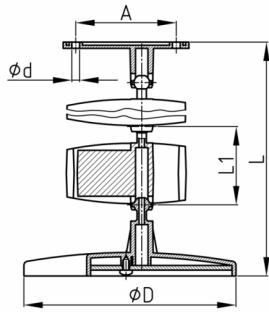

Product Group KBKO

Oval cable chain set made of PP for cable feed to writing or working tables

Standard Colours

- black
- white aluminium RAL 9006

Material

- Polypropylene (PP)

- Complete packing in one box (assembled chain segments with heavy metal sheet reinforced base and top segment with on-moulded cable clamps and with assembling screw set)
- KBKOE = single element

Order Number	A	d	D	L	L1	Element(s)	For up to x cable
	mm	mm	mm	mm	mm	piece(s)	piece(s)
KBKO 720 - 820 mm/ 15 / 8	64	4,5	141	720-820	50	15	8
KBKO 1170 - 1270 mm/ 24 / 8	64	4,5	141	1170-1270	50	24	8
KBKOE 50 mm	4,5				50	1	