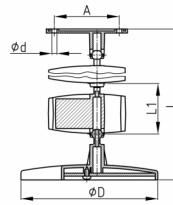

Product Group KBKO

Oval cable chain set made of PP for cable feed to writing or working tables

Standard Colours

- black
- white aluminium RAL 9006

Material

- Polypropylene (PP)

- Complete packing in one box (assembled chain segments with heavy metal sheet reinforced base and top segment with on-moulded cable clamps and with assembling screw set)
- KBKOE = single element

Order Number	A	d	D	L	L1	Element(s)	For up to x cable
	mm	mm	mm	mm	mm	piece(s)	piece(s)
KBKO 720 - 820 mm/ 15 / 8	64	4,5	141	720-820	50	15	8
KBKO 1170 - 1270 mm/ 24 / 8	64	4,5	141	1170-1270	50	24	8
KBKOE 50 mm	4,5				50	1	