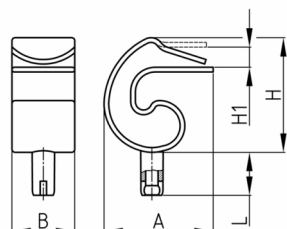

Product Group KBKKL

Clamps made of ABS for cable chains KBKR and KBKO

Standard Colours

- black
- white aluminium RAL 9006

Material

- ABS

Order Number	A	B	H	H1	L
	mm	mm	mm	mm	mm
KBKKL 15	67	40	52	15	23,5
KBKKL 24	66	40	67	24	23,5