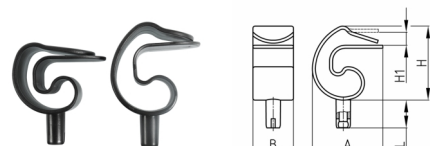

Product Group KBKKL

Clamps made of ABS for cable chains KBKR and KBKO

Standard Colours

- black
- white aluminium RAL 9006

Material

- ABS

Order Number	A	B	H	H1	L
	mm	mm	mm	mm	mm
KBKKL 15	67	40	52	15	23,5
KBKKL 24	66	40	67	24	23,5