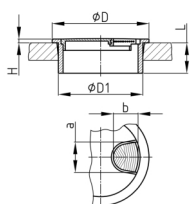

Product Group KDM

Round three-part cable ducts made of zinc die casting

Material

- Zinc die casting

- C = Zinc die-cast bright chrome-plated
- E = Zinc die-cast with brushed stainless steel finishing

Order Number	a	b	D	D1	H	L
	mm	mm	mm	mm	mm	mm
KDM 66 / 59+1 / 22 E	24	21	66	59+1	1,3	22
KDM 88 / 79+1 / 22 E	29	26	88	79+1	1,3	22
KDM 66 / 59+1 / 22 C	24	21	66	59+1	1,3	22
KDM 88 / 79+1 / 22 C	29	26	88	79+1	1,3	22