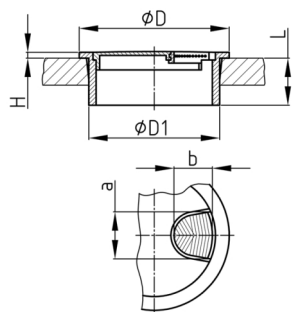

Product Group KDM

Round three-part cable ducts made of zinc die casting

Material

- Zinc die casting

- C = Zinc die-cast bright chrome-plated
- E = Zinc die-cast with brushed stainless steel finishing

Order Number	a	b	D	D1	H	L
	mm	mm	mm	mm	mm	mm
KDM 66 / 59+1 / 22 E	24	21	66	59+1	1,3	22
KDM 88 / 79+1 / 22 E	29	26	88	79+1	1,3	22
KDM 66 / 59+1 / 22 C	24	21	66	59+1	1,3	22
KDM 88 / 79+1 / 22 C	29	26	88	79+1	1,3	22