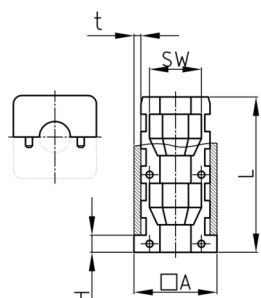

Product Group EBQ

Assembled expander plugs with collar made of PA for square tubes, hexagon nuts or screws plugged

Standard Colours

- black

Material

- Polyamide (PA)