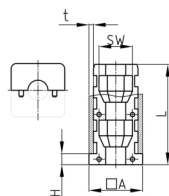

#### Product information

- These two-piece expander bushes with collar have conical chambers for hexagon nuts and screws. Tightening of the thread presses the outer wall of the insert against the inner tube wall (rawle plug effect). This effect requires entire tightening of the thread.
- The bushings are designed for precisely defined wall thicknesses according to the specifications in the table.
- The load capacity data refer to the use in steel tubes.
- Order-related production for individual article sizes! Please ask for minimum quantity.
- OL = without ribs
- LG = special type with 3 nut cavities
- Use as threaded plugs in combination with adjustable feet or adjusting screws -> see category "Adjustment and levelling parts" - Expander effect only with fully tightened adjusting screw!
- Tube extensions (1 expander with nut and 1 expander with screw)
- Fixing of wheels and castors

Order Number	A	H	L	WAF	t	F max.
	mm	mm	mm	mm	mm	kg
EBQ 20x20x1,5 /M6	20	5	42	10	1,5	150
EBQ 20x20x1,5 /M8	20	5	42	13	1,5	300
EBQ 20x20x1,5 /M8 OL	20	5	42	13	1,5	300
EBQ 22x22x1,5 /M8	22	5	40	13	1,5	300
EBQ 25x25x1,5 /M8	25	5	41	13	1,5	300
EBQ 25x25x1,5 /M10	25	5	42	17	1,5	300
EBQ 30x30x1,5 /M8	30	5	42	13	1,5	300
EBQ 30x30x1,5 /M10	30	5	42	17	1,5	300
EBQ 30x30x2 /M8	30	5	42	13	2	300
EBQ 30x30x2 /M10	30	5	42	17	2	300
EBQ 31,75x31,75x1,2-1,6/M10	31,75	5	37	17	1,2-1,6	300
EBQ 32x32x2 /M10	32	5	37	17	2	300
EBQ 35x35x1,6 /M10	35	5	37	17	1,6	300
EBQ 35x35x2 /M10	35	5	42	17	2	300
EBQ 38x38x1,5 /M10	38	5	36	17	1,5	300