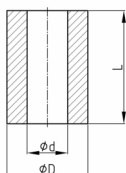

Order Number	d	D	L	M
	mm	mm	mm	
53-0030	13	25	3	M12
53-0040	13	25	4	M12
53-0050	13	25	5	M12
53-0060	13	25	6	M12
53-0070	13	25	7	M12
53-0080	13	25	8	M12
53-0090	13	25	9	M12
53-0100	13	25	10	M12
53-0110	13	25	11	M12
53-0120	13	25	12	M12
53-0130	13	25	13	M12
53-0140	13	25	14	M12
53-0150	13	25	15	M12
53-0160	13	25	16	M12
53-0170	13	25	17	M12
53-0180	13	25	18	M12
53-0190	13	25	19	M12
53-0200	13	25	20	M12
53-0210	13	25	21	M12
53-0220	13	25	22	M12
53-0230	13	25	23	M12
53-0240	13	25	24	M12
53-0250	13	25	25	M12
53-0260	13	25	26	M12
53-0270	13	25	27	M12