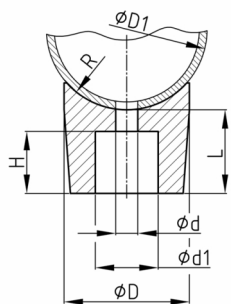

Product Group PIT

Conical PVC saddle washers with tube recess on one side

Standard Colours

- black

Material

- Plasticised PVC (PVC-P)

Order Number	d	d1	D	D1	H	L	M	R
	mm	mm	mm	mm	mm	mm		mm
PIT 19,5 / 4,5 / 9	4,8	8,8	19,5	19-22	6	9	M4	10
PIT 22 / 5 / 11	5	9,5	22	21-23	7,5	11	M5	11