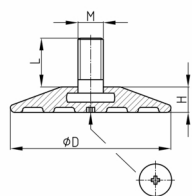

Product Group PGS

Adjustable feet with large plastic plate made of PE for desks

Standard Colours

- black

Material

- Thread: zinc-plated steel
- Base: Polyethylene (PE)

Order Number	D	H	L	M
	mm	mm	mm	mm
PGS 60 / M8x35	60	7	35	M8
PGS 60 / M10x35	60	7	35	M10
PGS 80 / M8x20	80	14	20	M8
PGS 80 / M10x20	80	14	20	M10
PGS 100 / M8x20	100	18	20	M8
PGS 100 / M8x25	100	18	25	M8
PGS 100 / M10x20	100	18	20	M10
PGS 100 / M10x25	100	18	25	M10