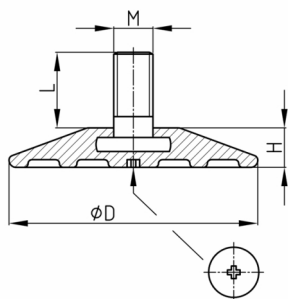

Product Group PGS

Adjustable feet with large plastic plate made of PE for desks

Standard Colours

- black

Material

- Thread: zinc-plated steel
- Base: Polyethylene (PE)

Order Number	D	H	L	M
	mm	mm	mm	mm
PGS 60 / M8x35	60	7	35	M8
PGS 60 / M10x35	60	7	35	M10
PGS 80 / M8x20	80	14	20	M8
PGS 80 / M10x20	80	14	20	M10
PGS 100 / M8x20	100	18	20	M8
PGS 100 / M8x25	100	18	25	M8
PGS 100 / M10x20	100	18	20	M10
PGS 100 / M10x25	100	18	25	M10