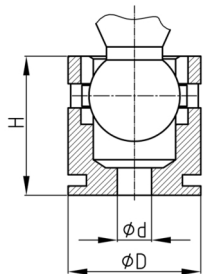

Product Group KBKZ24

Desk fixing made of PP for cable chains KBKQUA and KBKPM

Standard Colours

- black
- white
- uncoloured-translucent
- silver

Material

- Polypropylene (PP)

Product information

- Suitable from a table top thickness of approx. 10 mm
- Included in delivery:
- 1 desk fixing KBKZ24
- 1 screw 4x12 mm

Order Number	D	d	H
	mm	mm	mm
KBKZ24 1B	19	4	20