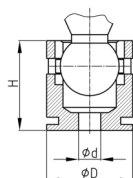

Product Group KBKZ24

Desk fixing made of PP for cable chains KBKQUA and KBKPM

Standard Colours

- black
- white
- uncoloured-translucent
- silver

Material

- Polypropylene (PP)

Product information

- Suitable from a table top thickness of approx. 10 mm
- Included in delivery:
- 1 desk fixing KBKZ24
- 1 screw 4x12 mm

Order Number	D	d	H
	mm	mm	mm
KBKZ24 1B	19	4	20