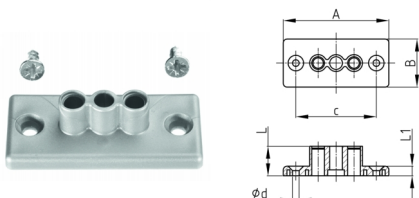

### Product Group KBKZ14

Adapter made of PP for vertical connection of KBKCUB, KBKCMX, KBKPRO, KBKFLII and KBKCL cable chains to furniture

#### Material

- Polypropylene (PP)

- Export inclusive 2 mounting screws 4x12 mm

Order Number	A	B	c	d	L	L1
	mm	mm	mm	mm	mm	mm
KBKZ14 2B	55	25	42	4	15	5