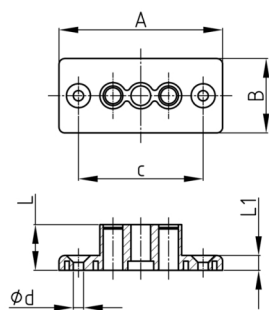

### Product Group KBKZ14

Adapter made of PP for vertical connection of KBKCUB, KBKCMX, KBKPRO, KBKFLII and KBKCL cable chains to furniture

#### Material

- Polypropylene (PP)

- Export inclusive 2 mounting screws 4x12 mm

Order Number	A	B	c	d	L	L1
	mm	mm	mm	mm	mm	mm
KBKZ14 2B	55	25	42	4	15	5