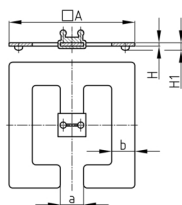

Material

- Fixing clip: Polypropylene (PP)
- Base: powder coated steel

Product information

- For cable chains "KBKCUB", "KBKPRO", "KBKCL" and "KBKFLII"
- The robust and massive base plate (350 g) positions cable chain reliable in the area.
- Ideal for missing floor outlets or for retrofitting in old buildings without raised floors, floor outlets or supply columns.
- Tool-free coupling to the cable chain
- 4 rubber feet are glued to the underside of the base plate.
- The base plate is supplied fully assembled. One fastening clip for cable chains is included in the scope of delivery.

Order Number	A	a	b	H	H1
	mm	mm	mm	mm	mm
KBKZ22 Base (CUB, CMX, PRO, FLII, CL)	130	25	25	4	8