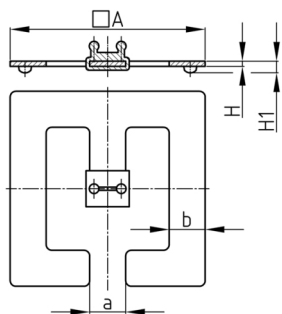

Product Group KBKZ22

Base plate for cable chains KBKCUB, KBKCMX, KBKPRO, KBKCL and KBKFLII

Standard Colours

- black / clip black
- white / clip white
- silver / clip silver
- silver / clip uncoloured-translucent

Material

- Fixing clip: Polypropylene (PP)
- Base: powder coated steel