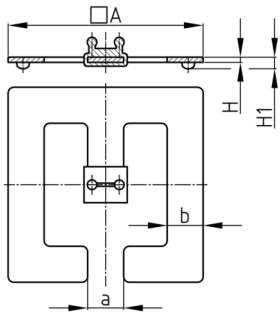

Product Group KBKZ22

Base plate for cable chains KBKCUB, KBKCMX, KBKPRO, KBKCL and KBKFLII

Standard Colours

- black / clip black
- white / clip white
- silver / clip silver
- silver / clip uncoloured-translucent

Material

- Fixing clip: Polypropylene (PP)
- Base: powder coated steel