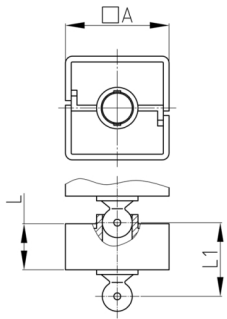

Product Group KBKQUA

Square cable chain made of PP for horizontal and vertical cable ducting

Standard Colours

- black
- white
- uncoloured-translucent
- silver

Material

- Plastic parts: Polypropylene (PP)

Product information

- Flexible cable ducting system for horizontal and vertical cable ducting.
- Two-chamber-system for separating data and power lines
- 2D/3D-movable
- Any assembly using fixing element "KBKQUAZ1".
- The "KBKZ24" mounting element enables very compact and toolfree table mounting.
- High tensile load limit for ceiling suspension
- The cable routing system is suitable for mounting from the ceiling. It can be used up to a ceiling height of approx. 5 m.
- Cable chain capacity included up to 40 cables.
- Extensive range of adapters available
- Compatible with cable chains "KBKPM" und "KBKPMTSM"
- Short time loads up to approx. 40 kg possible
- Length of the cable chain: ca. 100 cm

Type: spruce or beech, compostable

Order Number	A	L	L1	Element(s)	For up to x cable
	mm	mm	mm	piece(s)	piece(s)
KBKQUA 100 cm	45	20	41,5	32	40