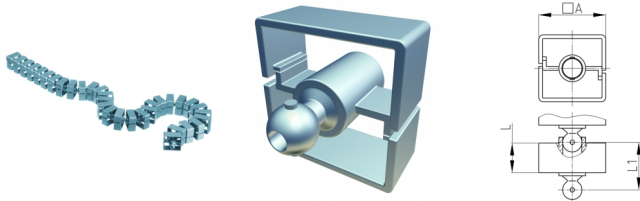

Product Group KBKQUA

Square cable chain made of PP for horizontal and vertical cable ducting

Standard Colours

- black
- white
- uncoloured-translucent
- silver

Material

- Plastic parts: Polypropylene (PP)

Product information

- Flexible cable ducting system for horizontal and vertical cable ducting.
- Two-chamber-system for separating data and power lines
- 2D/3D-movable
- Any assembly using fixing element "KBKQUAZ1".
- The "KBKZ24" mounting element enables very compact and toolfree table mounting.
- High tensile load limit for ceiling suspension
- The cable routing system is suitable for mounting from the ceiling. It can be used up to a ceiling height of approx. 5 m.
- Cable chain capacity included up to 40 cables.
- Extensive range of adapters available
- Compatible with cable chains "KBKPM" und "KBKPMTSM"
- Short time loads up to approx. 40 kg possible
- Length of the cable chain: ca. 100 cm

Product options on inquiry

- Cable chain system of petroleum free plastic, from 100% renewable raw materials.

Type: nature, compostable

- Cable guide chain made of 80% renewable raw materials with wood content.

Type: spruce or beech, compostable

Order Number	A	L	L1	Element(s)	For up to x cable
	mm	mm	mm	piece(s)	piece(s)
KBKQUA 100 cm	45	20	41,5	32	40