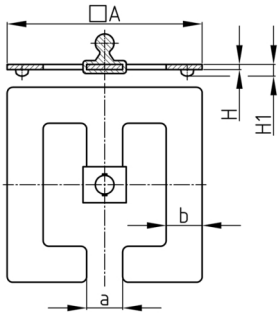

**Product Group** KBKZ23

Base plate for cable chain KBKQUA

### Product information

- Special for cable chain "KBKQUA"
- The robust and massive base plate (350 g) positions cable chain reliable in the area.
- Ideal for missing floor outlets or for retrofitting in old buildings without raised floors, floor outlets or supply columns.
- Tool-free coupling to the cable chain
- 4 rubber feet are glued to the underside of the base plate.
- The base plate is supplied fully assembled. One fastening clip for cable chains is included in the scope of delivery.

| Order Number | A   | a  | b  | H  | H1 |
|--------------|-----|----|----|----|----|
|              | mm  | mm | mm | mm | mm |
| KBKZ23 QUA   | 130 | 25 | 25 | 4  | 8  |