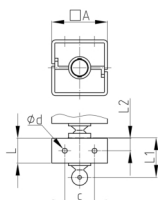

**Product Group** KBKQUAZ1

Chain element made of PP with fixing hole for fixing cable chain KBKQUA

**Standard Colours**

- black
- white
- uncoloured-translucent
- silver

**Material**

- Polypropylene (PP)

Order Number	A	c	d	L	L1	L2
	mm	mm	mm	mm	mm	mm
KBKQUAZ1 FIX Element	45	25	4	20	30	10