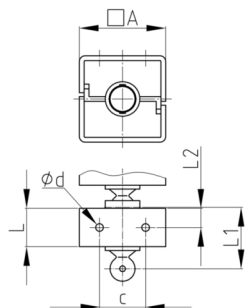

**Product Group** KBKQUAZ1

Chain element made of PP with fixing hole for fixing cable chain KBKQUA

**Standard Colours**

- black
- white
- uncoloured-translucent
- silver

**Material**

- Polypropylene (PP)

Order Number	A	c	d	L	L1	L2
	mm	mm	mm	mm	mm	mm
KBKQUAZ1 FIX Element	45	25	4	20	30	10