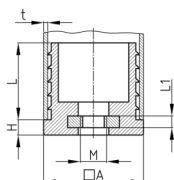

Product Group CG

Threaded plugs made of PE for square tubes with short overmoulded threaded nut

Standard Colours

- black

Material

- Base body: Polyethylene (PE)
- Thread: steel

- Please also note the product groups Tube Connectors RVBx and Expander Bushings EBx in our article category "Fasteners".
- Can be used as a roll holder, for example

Order Number	A	H	L	L1	M	t
	mm	mm	mm	mm		mm
CG 20x20 / M8	20	7	30	4	M8	1-2
CG 25x25 / M8	25	7	30	4	M8	1-2
CG 25x25 / M10	25	7	30	4	M10	1-2
CG 30x30 / M10	30	8	30	4	M10	1-2