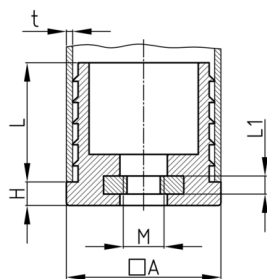

Product Group CG

Threaded plugs made of PE for square tubes with short overmoulded threaded nut

Standard Colours

- black

Material

- Base body: Polyethylene (PE)
- Thread: steel

- Please also note the product groups Tube Connectors RVBx and Expander Bushings EBx in our article category "Fasteners".
- Can be used as a roll holder, for example

Order Number	A	H	L	L1	M	t
	mm	mm	mm	mm		mm
CG 20x20 / M8	20	7	30	4	M8	1-2
CG 25x25 / M8	25	7	30	4	M8	1-2
CG 25x25 / M10	25	7	30	4	M10	1-2
CG 30x30 / M10	30	8	30	4	M10	1-2