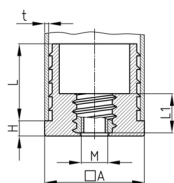

Product Group CGM

Threaded plugs made of PE for square tubes with long overmoulded threaded nut

Standard Colours

- black

Material

- Base body: Polyethylene (PE)
- Thread: steel

- Please also note the product groups Tube Connectors RVBx and Expander Bushings EBx in our article category "Fasteners".
- Can be used as a roll holder, for example

Order Number	A	H	L	L1	M	t
	mm	mm	mm	mm		mm
CGM 20x20 / M8	20	7	30	24	M8	1-2
CGM 25x25 / M8	25	7	30	14	M8	1-2
CGM 25x25 / M10	25	7	30	14	M10	1-2
CGM 30x30 / M8	30	8	30	14	M8	1-2
CGM 30x30 / M10	30	8	30	14	M10	1-2