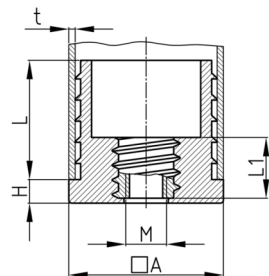

Product Group CGM

Threaded plugs made of PE for square tubes with long overmoulded threaded nut

Standard Colours

- black

Material

- Base body: Polyethylene (PE)
- Thread: steel

- Please also note the product groups Tube Connectors RVBx and Expander Bushings EBx in our article category "Fasteners".
- Can be used as a roll holder, for example

Order Number	A	H	L	L1	M	t
	mm	mm	mm	mm		mm
CGM 20x20 / M8	20	7	30	24	M8	1-2
CGM 25x25 / M8	25	7	30	14	M8	1-2
CGM 25x25 / M10	25	7	30	14	M10	1-2
CGM 30x30 / M8	30	8	30	14	M8	1-2
CGM 30x30 / M10	30	8	30	14	M10	1-2