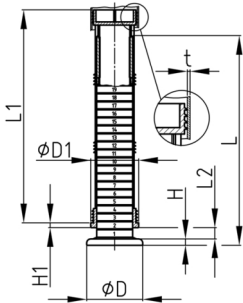

Product Group RJLR

Heavy duty adjusting plugs made of ABS for round tubes with round base

Standard Colours

- black

Material

- ABS

Order Number	D	D1	H	H1	L	L1	L2	t
	mm	mm	mm	mm	mm	mm	mm	mm
RJLR 60x1,5	70	60	8	6	270	274	0-200	1,5
RJLR 60x2	70	60	8	6	270	274	0-200	2