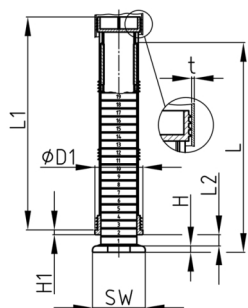

Product Group RJLS

Heavy duty adjusting plugs made of ABS for round tubes with hexagonal base

Standard Colours

- black

Material

- ABS

Order Number	D1	H	H1	L	L1	L2	WAF	t
	mm	mm	mm	mm	mm	mm	mm	mm
RJLS 60x1,5	60	8	6	270	274	0-200	60	1,5
RJLS 60x2	60	8	6	270	274	0-200	60	2