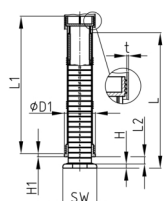

Product Group RJLS

Heavy duty adjusting plugs made of ABS for round tubes with hexagonal base

Standard Colours

- black

Material

- ABS

Order Number	D1	H	H1	L	L1	L2	WAF	t
	mm	mm	mm	mm	mm	mm	mm	mm
RJLS 60x1,5	60	8	6	270	274	0-200	60	1,5
RJLS 60x2	60	8	6	270	274	0-200	60	2