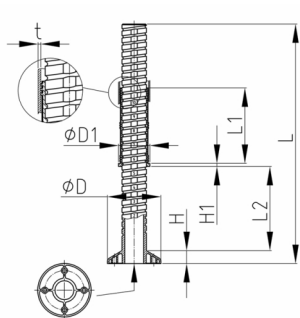

### Product Group RJLM

Heavy duty adjusting plugs made of ABS for round tubes with round base

#### Material

- ABS

- D = foot diameter is 50 mm

| Order Number  | D  | D1 | H  | H1 | L   | L1 | L2  | t   |
|---------------|----|----|----|----|-----|----|-----|-----|
|               | mm | mm | mm | mm | mm  | mm | mm  | mm  |
| RJLM 50x1,5 D | 50 | 50 | 15 | 4  | 213 | 96 | 120 | 1,5 |
| RJLM 50x2 D   | 50 | 50 | 15 | 4  | 213 | 96 | 120 | 2   |
| RJLM 50x1,5   | 60 | 50 | 15 | 4  | 213 | 96 | 120 | 1,5 |
| RJLM 50x2     | 60 | 50 | 15 | 4  | 213 | 96 | 120 | 2   |
| RJLM 55x2     | 65 | 55 | 15 | 4  | 213 | 96 | 120 | 2   |
| RJLM 60x1,5   | 70 | 60 | 15 | 4  | 213 | 96 | 120 | 1,5 |
| RJLM 60x2     | 70 | 60 | 15 | 4  | 213 | 96 | 120 | 2   |