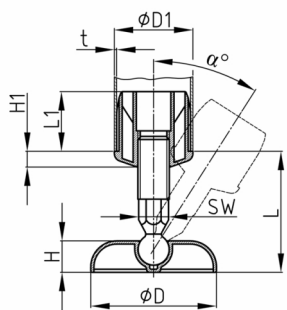

Product Group PSRS

Adjusting plugs for round tubes with inclinable foot

Standard Colours

- black

Material

- Threaded bolt: Polyamide (PA)
- Base: Polypropylene (PP)
- Threaded plug: Polypropylene (PP)

Order Number	α	D	D1	H	H1	L	L1	WAF	t
	$^\circ$	mm	mm	mm	mm	mm	mm	mm	mm
PSRS 80-20x65 / 50x1,5	38	80	50	20	5-11	58-80	38	17	1,5-1,75