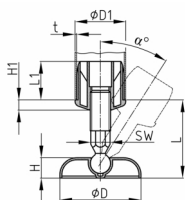

Product Group PSRS

Adjusting plugs for round tubes with inclinable foot

Standard Colours

- black

Material

- Threaded bolt: Polyamide (PA)
- Base: Polypropylene (PP)
- Threaded plug: Polypropylene (PP)

Order Number	α	D	D1	H	H1	L	L1	WAF	t
	$^\circ$	mm	mm	mm	mm	mm	mm	mm	mm
PSRS 80-20x65 / 50x1,5	38	80	50	20	5-11	58-80	38	17	1,5-1,75